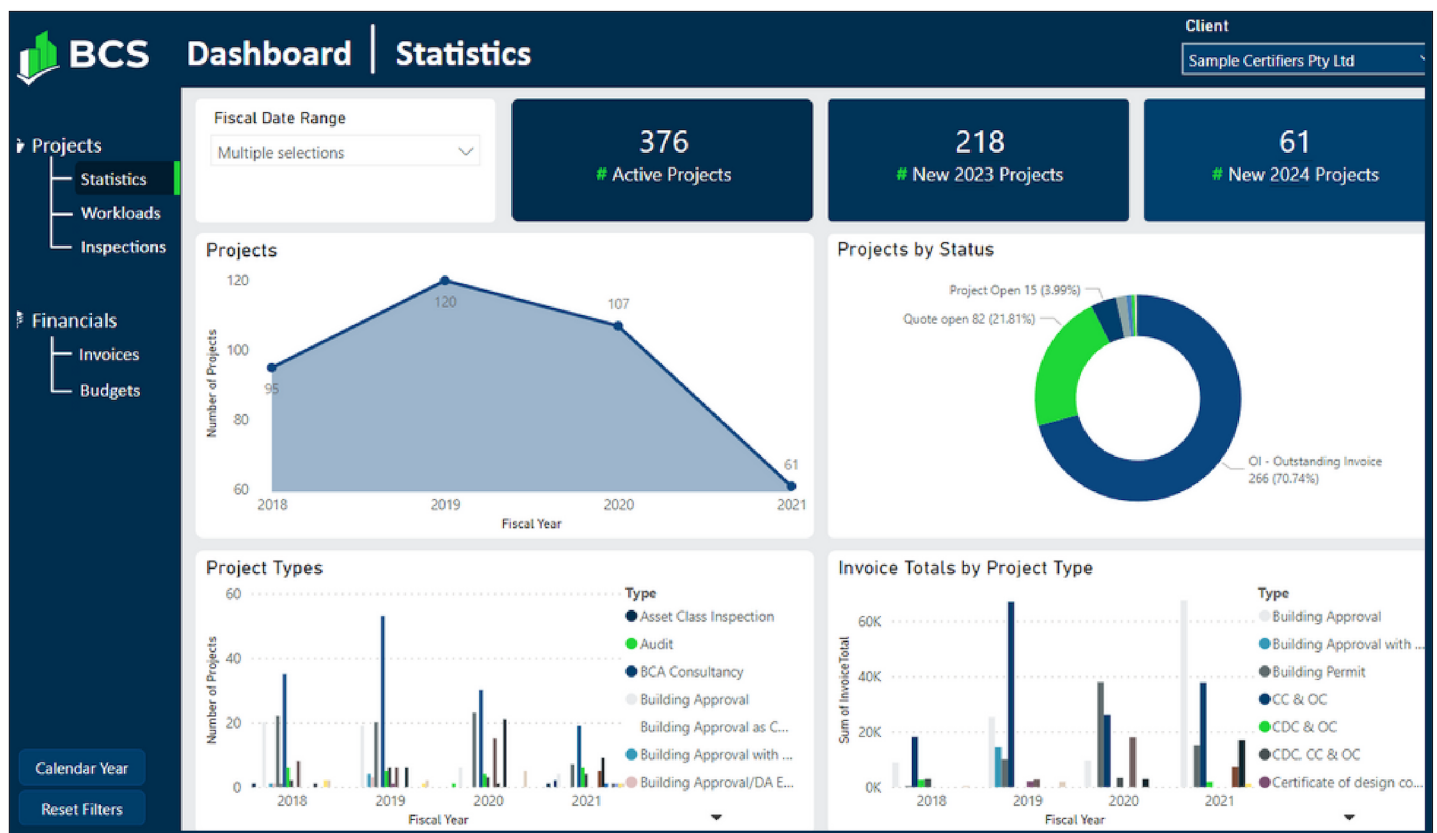

BCS Dashboard

Want to be able to view business data at your finger tips in an easy to understand, visually aesthetic view?

The BCS Dashboard is what you need to help run your business. With a number of pre-set queries that provide you with critical business information you could be looking at your business in a different light.

With the ability to report on items including project statistics, workloads, inspections, invoicing and budgets, by calendar, financial or multi year the BCS Dashboard is a MUST for any building compliance business.